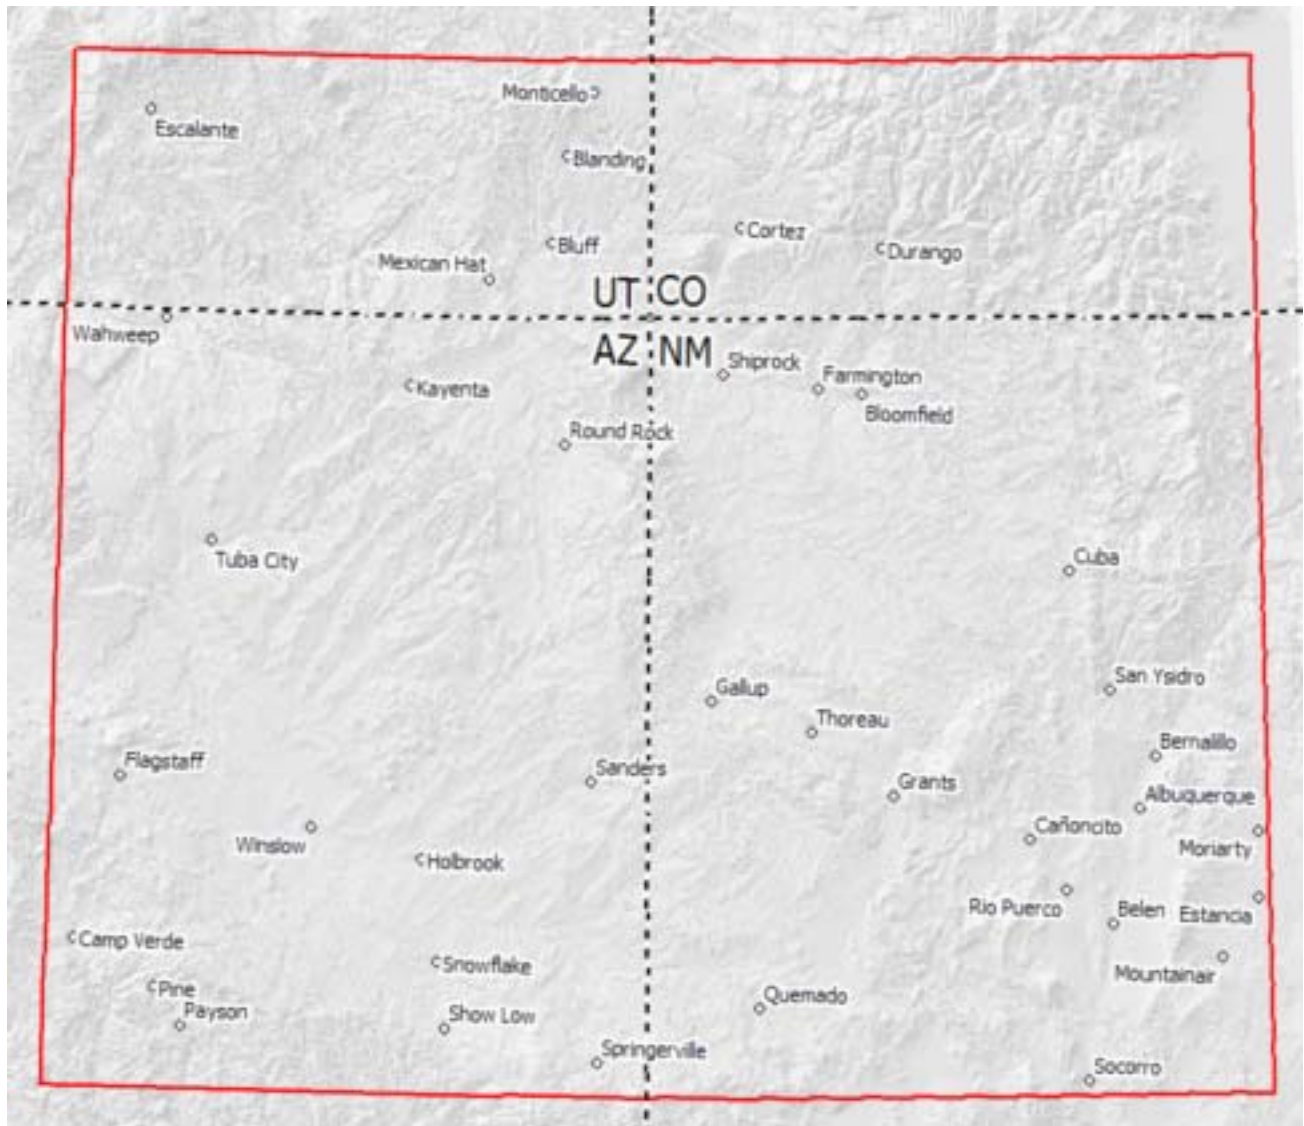

All Topo Maps: Four Corners V7 Pro 2008

Includes full PLS Tool dataset; 30 1:250,000 scale; 194 1:100,000 scale; 2,994 1:24,000 USGS 7.5 minute quadrangles, 604 Forest Service Single Edition Quadrangles, 11 updated USGS maps and 618 Igage scans of new USGS releases on a 4 DVD mapset.